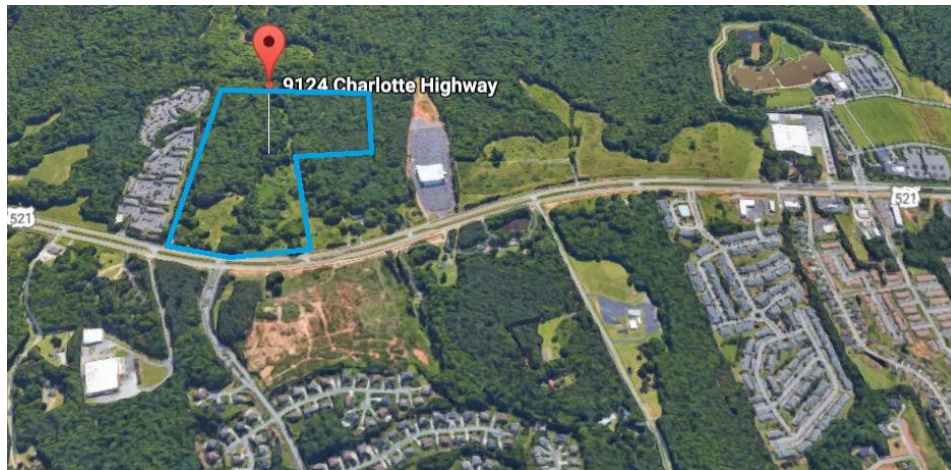

9124 Charlotte Highway (US 521)

Location	9124 Charlotte Highway Indian Land, SC
Price	\$225,000/acre
Size	51.00
Additional Acreage Available	N/A
Water	12" Lancaster County Water and Sewer District
Sewer	12" Lancaster County Water and Sewer District
Electricity	Duke Energy
Natural Gas	6" Lancaster County Natural Gas Authority
Fiber	Comporium Communications
Connectivity	
Highway	US Hwy 521 (4 miles)
Interstate	I-485 (6 miles) and I-77 (9 miles)
Rail	No
Air	Charlotte Douglas International (19 miles) McWhirter Field-General Aviation (24 miles)
Additional Information	High visibility with 1,200 feet of highway frontage. Minutes from nearby business parks, retailers and large employment centers.