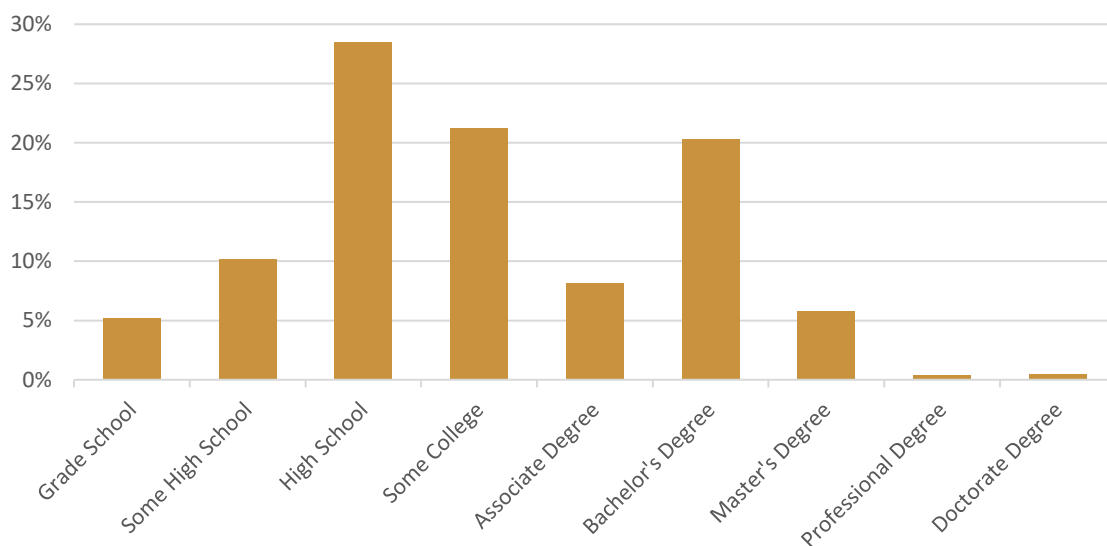

ies

Lancaster County is one of the **fastest growing counties** in South Carolina. Its population has grown 14% since 2010.

County Population by Age

Workforce

Lancaster County, South Carolina is home to an eager workforce that brings a solid work ethic, high productivity, and extensive manufacturing and professional/technical skills.

County Population by Occupation

County Population by Education*

*Highest level of education for county residents age 25+

Cost of Living

In addition to offering a remarkably robust package of incentives to growing companies, Lancaster County and South Carolina are consistently recognized as having favorable business climates thanks to low overall business costs and a low cost of living.