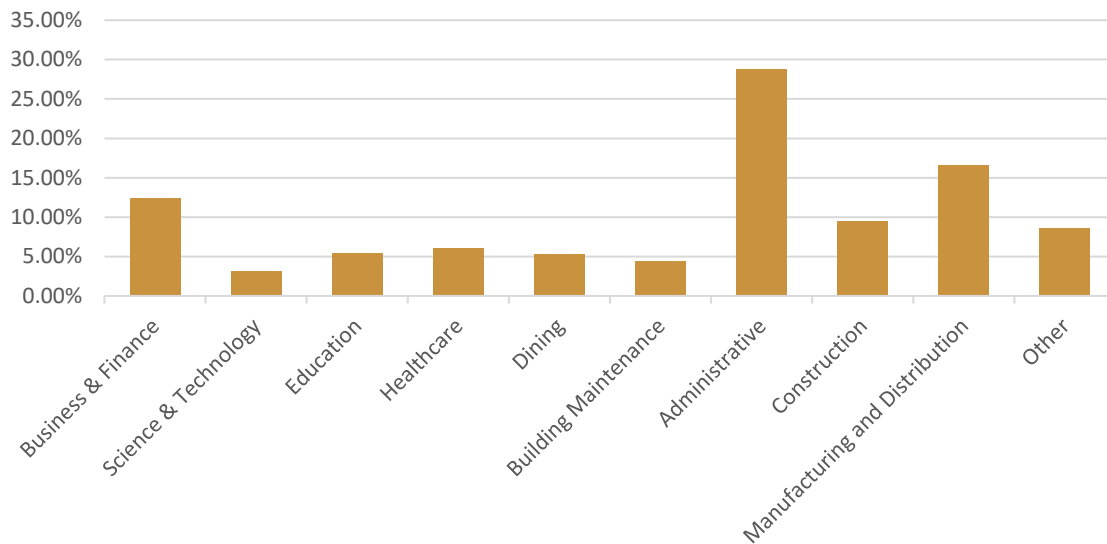

ies

Lancaster County is one of the **fastest growing counties** in South Carolina. Its population has grown 14% since 2010.

County Population by Age

Workforce

Lancaster County, South Carolina is home to an eager workforce that brings a solid work ethic, high productivity, and extensive manufacturing and professional/technical skills.

County Population by Occupation

County Population by Education*

*Highest level of education for county residents age 25+

Cost of Living

In addition to offering a remarkably robust package of incentives to growing companies, Lancaster County and South Carolina are consistently recognized as having favorable business climates thanks to low overall business costs and a low cost of living.