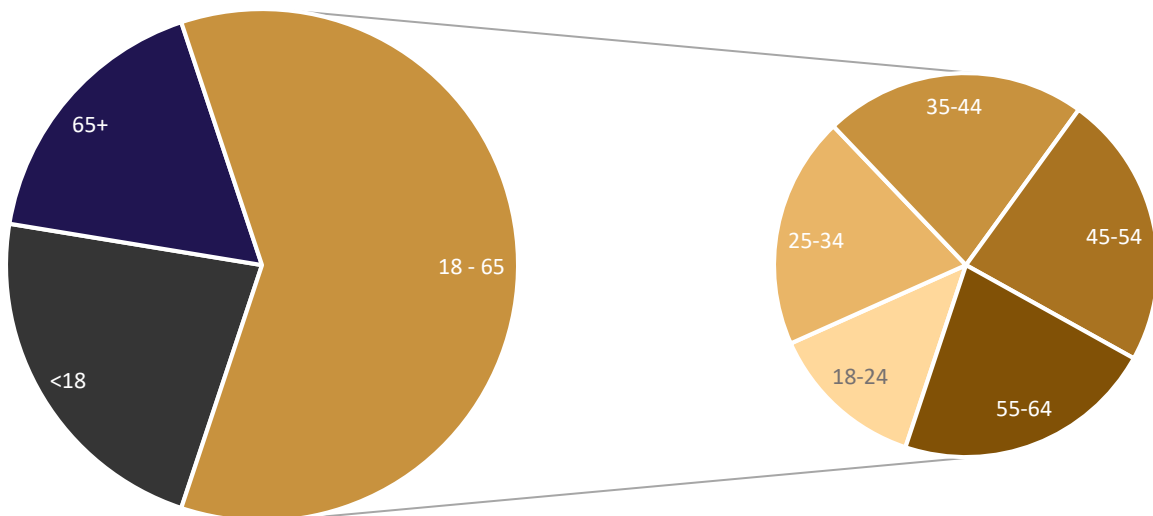

ies

Lancaster County is one of the **fastest growing counties** in South Carolina. Its population has grown 14% since 2010.

County Population by Age

Workforce

Lancaster County, South Carolina is home to an eager workforce that brings a solid work ethic, high productivity, and extensive manufacturing and professional/technical skills.

County Population by Occupation

County Population by Education*

*Highest level of education for county residents age 25+

Cost of Living

In addition to offering a remarkably robust package of incentives to growing companies, Lancaster County and South Carolina are consistently recognized as having favorable business climates thanks to low overall business costs and a low cost of living.